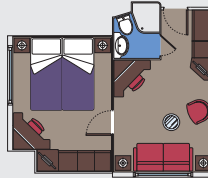

Air conditioning, spacious wardrobe, bathroom with bathtub, TV, telephone, cable internet connection (for a fee), mini bar, safe deposit box.

This kind of accommodation is available with the experiences Fantastica and Aurea.

2 Family Cabins

A bedroom area and a living area with up to 4 berths (22 m²)

Double bed can be converted into two single beds.

Air conditioning, bathroom with shower, TV, telephone, mini bar, safe deposit box.

This kind of accommodation is available only with the experience Fantastica.

94 Balcony Cabins

75 Balcony cabins (17 m²)

19 Wellness Balcony cabins (17 m²)

Double bed.

Air conditioning, spacious wardrobe, bathroom with shower, TV, telephone, cable internet connection (for a fee), mini bar, safe deposit box.