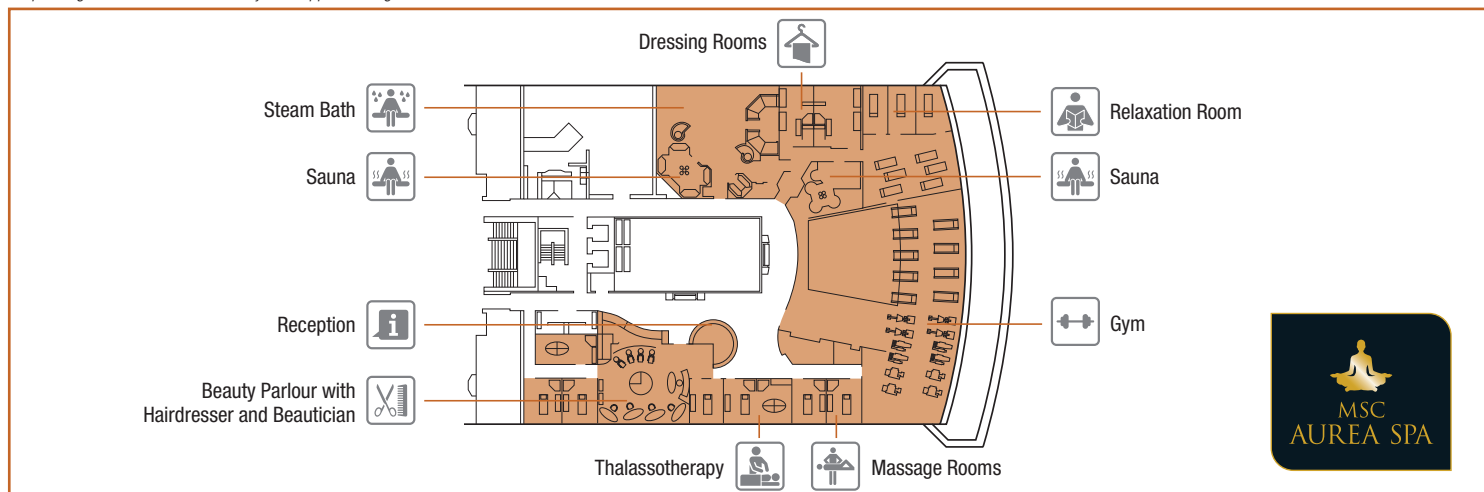

ENTERTAINMENT FOR CHILDREN & TEENS	Seats	Use	Surface (m²)	Deck
BABY CLUB		Dedicated area for babies by CHICCO (under 3 years)	52	11 Debussy
JUNIORS CLUB		LEGO play area (7-11 years)	100	12 Bizet
MINI CLUB		LEGO play area (3-6 years)	42	11 Debussy
TEENS CLUB	33	Children playroom (15-17 years)	95	12 Bizet
VIDEO GAMES ARCADE		Teens arcade by NAMCO	45	6 Mozart
YOUNG CLUB		Dedicated area for Young (12-14 years)	54	12 Bizet

SPA & RELAX	Seats	Use	Surface (m²)	Deck
MSC AUREA SPA		Beauty farm, beauty parlour, fitness centre	831	11 Debussy
TOP 13 EXCLUSIVE SOLARIUM		Solarium	742	13 Schubert

SPORT ACTIVITIES	Seats	Use	Surface (m²)	Deck
GOLF SIMULATOR		Golf simulator	300	13 Schubert
MINIGOLF		Minigolf	270	13 Schubert
POWER WALKING TRACK		Power walking track of 200 m	1.200	12 Bizet
SHUFFLEBOARD		Shuffleboard	40	13 Schubert
SPORT CENTER		Tennis court, basketball, volleyball, five-a-side football	337	13 Schubert

POOLS	Seats	Use	Surface (m²)	Deck
LE PISCINE		Pool area		11 Debussy
DOREMI SPRAY PARK		Pool area		11 Debussy

*Depending on the itineraries and subject to applicable legislation.