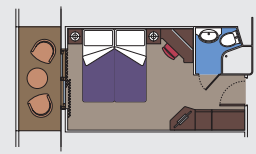

CABIN TYPES

FACILITIES FOR GUESTS WITH DISABILITIES OR REDUCED MOBILITY

Cabin door width	88 cm	Does the WC seat have grab rails?	Yes
Bathroom door width	88 cm	Are wheelchairs available on board?	In limited numbers *
Size of cabin (floor space)	21 m²	Are all decks/public areas accessible?	Yes
Size of bathroom	2,5 m²	Are all lifeboats wheelchair-accessible?	No **
Is there a fold-down seat in the shower?	Yes	Do the lifts have deck indicators?	Visual, Audio & Braille
Height of seat from the floor	45 cm	Can severely visually impaired/blind guests be catered for on the cruise?	Only with full-time carer

* Only for embarkation, disembarkation and emergencies.

** In the event of an emergency, dedicated personnel will help guests with disabilities or reduced mobility.

130 Suites

Balcony suites (≈27 m²)

Double bed.

Air conditioning, spacious wardrobe, bathroom with bathtub, TV, telephone, cable internet connection (for a fee), mini bar, safe deposit box.

This kind of accommodation is available with the experiences Fantastica and Aurea.

2 Family Cabins

A bedroom area and a living area with up to 4 berths (22 m²)

Double bed can be converted into two single beds.

Air conditioning, bathroom with shower, TV, telephone, mini bar, safe deposit box.

This kind of accommodation is available only with the experience Fantastica.

94 Balcony Cabins

75 Balcony cabins (17 m²)

19 Wellness Balcony cabins (17 m²)

Double bed.

Air conditioning, spacious wardrobe, bathroom with shower, TV, telephone, cable internet connection (for a fee), mini bar, safe deposit box.

This kind of accommodation is available with the experiences Fantastica and Wellness.

339 Ocean View

333 Cabins with porthole (13 m²)

6 Wellness Cabins with porthole (≈13 m²)

Double bed can be converted into two single beds.