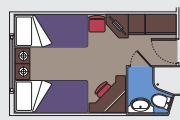

CABIN TYPES

FACILITIES FOR GUESTS WITH DISABILITIES OR REDUCED MOBILITY

Cabin door width	88 cm	Does the WC seat have grab rails?	Yes
Bathroom door width	88 cm	Are wheelchairs available on board?	In limited numbers *
Size of cabin (floor space)	21 m²	Are all decks/public areas accessible?	Yes
Size of bathroom	2,5 m²	Are all lifeboats wheelchair-accessible?	No **
Is there a fold-down seat in the shower?	Yes	Do the lifts have deck indicators?	Visual, Audio & Braille
Height of seat from the floor	45 cm	Can severely visually impaired/blind guests be catered for on the cruise?	Only with full-time carer

* Only for embarkation, disembarkation and emergencies.

** In the event of an emergency, dedicated personnel will help guests with disabilities or reduced mobility.

130 Suites

Balcony suites (≈27 m²)

Double bed.

Air conditioning, spacious wardrobe, bathroom with bathtub, TV, telephone, cable internet connection (for a fee), mini bar, safe deposit box.

This kind of accommodation is available with the experiences Fantastica and Aurea.

2 Family Cabins

A bedroom area and a living area with up to 4 berths (22 m²)

Double bed can be converted into two single beds.

Air conditioning, bathroom with shower, TV, telephone, mini bar, safe deposit box.

This kind of accommodation is available only with the experience Fantastica.

94 Balcony Cabins

75 Balcony cabins (17 m²)

19 Wellness Balcony cabins (17 m²)

Double bed.

Air conditioning, spacious wardrobe, bathroom with shower, TV, telephone, cable internet connection (for a fee), mini bar, safe deposit box.

This kind of accommodation is available with the experiences Fantastica and Wellness.

339 Ocean View

333 Cabins with porthole (13 m²)

6 Wellness Cabins with porthole (≈13 m²)

Double bed can be converted into two single beds.