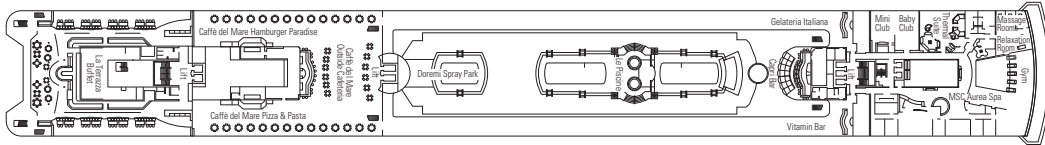

COMMON SERVICES

	DUTY FREE SHOPS, SHOPPING AREA, PHOTO SHOP
	MEDICAL CENTRE
	EXCURSION OFFICE
	WI-FI INTERNET CONNECTION

BABY CLUB

IL COVO

JUNIORS CLUB

DECK PLAN & ACCOMMODATION

CABINS CATEGORIES

Inside › Bella	Inside › Fantastica	Inside › Wellness	Suite › Aurea
Outside with Partial View › Bella	Ocean View › Fantastica	Ocean View › Wellness	
	Balcony › Fantastica	Balcony › Wellness	
	Suite › Fantastica		

LEGEND

- ▲ Sofa bed
- 3rd bed is a bunk bed
- 3rd and 4th beds are bunks
- ⌵ Connecting cabins
- H Cabin for guests with disabilities or reduced mobility

Data and descriptions are subject to change and will be verified at the time of booking.

DECK 13
DECK GAMES
SCHUBERT

DECK 12
BIZET

DECK 11
DEBUSSY

DECK 10
SIBELIUS

DECK 9
TCHAIKOVSKI

DECK 8
BACH

DECK 7
BRAHMS

DECK 6
MOZART