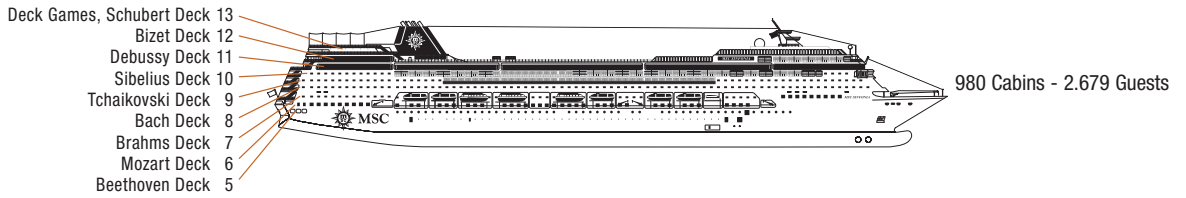

DECK PLAN & ACCOMMODATION

CABINS CATEGORIES

Inside › Bella	Inside › Fantastica	Inside › Wellness	Suite › Aurea
Outside with Partial View › Bella	Ocean View › Fantastica	Ocean View › Wellness	
	Balcony › Fantastica	Balcony › Wellness	
	Suite › Fantastica		

- 3rd bed available in all categories
- 4th bed available in all categories (except Balcony Fantastica, Suite Fantastica and Suite Aurea)
- All cabins have one double bed convertible to two single beds, except cabins for guests with disabilities or reduced mobility (H).

LEGEND

- ▲ Sofa bed
- 3rd bed is a bunk bed
- 3rd and 4th beds are bunks
- ⌵ Connecting cabins
- H Cabin for guests with disabilities or reduced mobility

Data and descriptions are subject to change and will be verified at the time of booking.

DECK 13
DECK GAMES
SCHUBERT