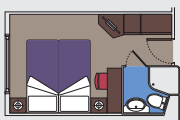

CABIN TYPES

FACILITIES FOR GUESTS WITH DISABILITIES OR REDUCED MOBILITY

Cabin door width	88 cm	Does the WC seat have grab rails?	Yes
Bathroom door width	88 cm	Are wheelchairs available on board?	In limited numbers *
Size of cabin (floor space)	21 m²	Are all decks/public areas accessible?	Yes
Size of bathroom	2,5 m²	Are all lifeboats wheelchair-accessible?	No **
Is there a fold-down seat in the shower?	Yes	Do the lifts have deck indicators?	Visual, Audio & Braille
Height of seat from the floor	45 cm	Can severely visually impaired/blind guests be catered for on the cruise?	Only with full-time carer

* Only for embarkation, disembarkation and emergencies.

** In the event of an emergency, dedicated personnel will help guests with disabilities or reduced mobility.

130 Suites

Balcony suites (≈27 m²)

Double bed.

Air conditioning, spacious wardrobe, bathroom with bathtub, TV, telephone, cable internet connection (for a fee), mini bar, safe deposit box.

This kind of accommodation is available with the experiences Fantastica and Aurea.

2 Family Cabins

A bedroom area and a living area with up to 4 berths (22 m²)

Double bed can be converted into two single beds.

Air conditioning, bathroom with shower, TV, telephone, mini bar, safe deposit box.

This kind of accommodation is available only with the experience Fantastica.

94 Balcony Cabins

75 Balcony cabins (17 m²)

19 Wellness Balcony cabins (17 m²)

Double bed.

Air conditioning, spacious wardrobe, bathroom with shower, TV, telephone, cable internet connection (for a fee), mini bar, safe deposit box.

This kind of accommodation is available with the experiences Fantastica and Wellness.

339 Ocean View

333 Cabins with porthole (13 m²)

6 Wellness Cabins with porthole (≈13 m²)

Double bed can be converted into two single beds.