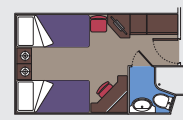

CABIN TYPES

FACILITIES FOR GUESTS WITH DISABILITIES OR REDUCED MOBILITY

Cabin door width	88 cm	Does the WC seat have grab rails?	Yes
Bathroom door width	88 cm	Are wheelchairs available on board?	In limited numbers *
Size of cabin (floor space)	21 m²	Are all decks/public areas accessible?	Yes
Size of bathroom	2,5 m²	Are all lifeboats wheelchair-accessible?	No **
Is there a fold-down seat in the shower?	Yes	Do the lifts have deck indicators?	Visual, Audio & Braille
Height of seat from the floor	45 cm	Can severely visually impaired/blind guests be catered for on the cruise?	Only with full-time carer

* Only for embarkation, disembarkation and emergencies.

** In the event of an emergency, dedicated personnel will help guests with disabilities or reduced mobility.

130 Suites

Balcony suites (≈27 m²)

Double bed.

Air conditioning, spacious wardrobe, bathroom with bathtub, TV, telephone, cable internet connection (for a fee), mini bar, safe deposit box.

This kind of accommodation is available with the experiences Fantastica and Aurea.

2 Family Cabins

A bedroom area and a living area with up to 4 berths (22 m²)

Double bed can be converted into two single beds.

Air conditioning, bathroom with shower, TV, telephone, mini bar, safe deposit box.

This kind of accommodation is available only with the experience Fantastica.

94 Balcony Cabins

75 Balcony cabins (17 m²)

19 Wellness Balcony cabins (17 m²)

Double bed.

Air conditioning, spacious wardrobe, bathroom with shower, TV, telephone, cable internet connection (for a fee), mini bar, safe deposit box.

This kind of accommodation is available with the experiences Fantastica and Wellness.

339 Ocean View

333 Cabins with porthole (13 m²)

6 Wellness Cabins with porthole (≈13 m²)

Double bed can be converted into two single beds.